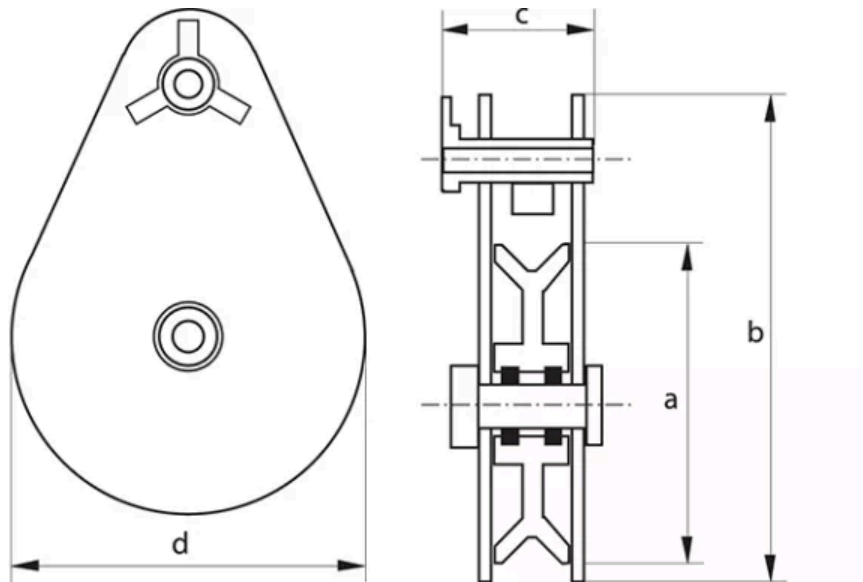

Green Pin® Snatch Block

Technical drawing